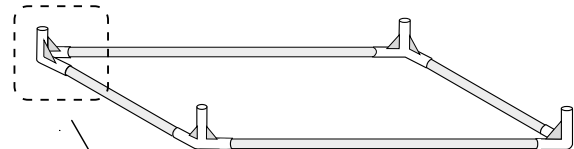

HERBGARDEN™

GROWTENT WHITE 120x120x200 cm

8x
CORNER
CONNECTOR

4x
DEEP ROOF PIPE
CONNECTOR

2x
SHALLOW ROOF PIPE
CONNECTOR

1

2