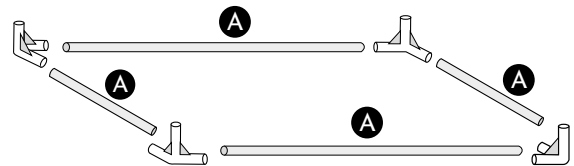

HERBGARDEN™

GROWTENT WHITE 120x120x200 cm

8x
CORNER
CONNECTOR

4x
DEEP ROOF PIPE
CONNECTOR

2x
SHALLOW ROOF PIPE
CONNECTOR

1

2